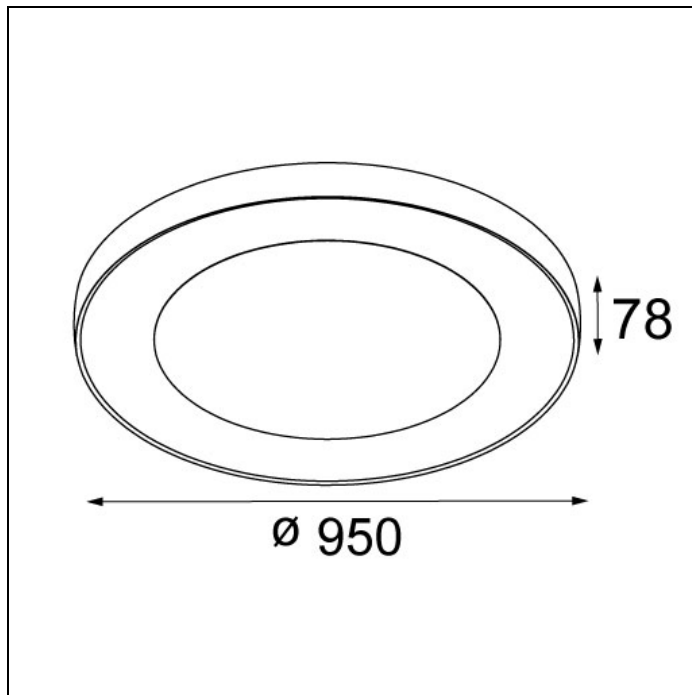

FLAT MOON ECLIPS

FLAT MOON ECLIPS 950 CEILING DOWN LED DALI/PUSHDIM GI

Bring the breath-taking subtlety of a lunar eclipse indoors – in the form of our Flat moon eclips lighting fixture. This enchanting ring-shaped luminaire distributes soft yet functional light, and is designed for hospitality venues, public, retail and other large spaces. Flat moon eclips has a high, powerful lumen output, but less than the current Flat moon. As it illuminates without overwhelming, Flat moon eclips is even also suitable for residential spaces. Flat moon eclips can be mounted directly onto the ceiling and is available in diameters of 650mm and 950mm. Even more, it can be suspended using a straight suspension kit. Flat moon eclips recessed can be integrated fully into the ceiling.

Art. Nr. 13363509

SPECIFICATIONS

Gear / Transfo	LED gear incl.
Weight	22kg
Min. distance	0.1 m
Power supply	230V
IP	IP20
Glow wire test	650°
Lifetime	L80 B20 @ 50.000 hrs
CRI	90
CIE flux code	47/78/95/100/65
Lumen	6191 Lm
Efficacy	80 Lm/W
UGR	21
Adjustability	Not Applicable

Available label
<http://supemodular.com/assets/TYPE2.pdf>

	WARM WHITE 2700K / CRI 90+	WARM WHITE 3000K / CRI 90+	WARM WHITE 4000K / CRI 90+
black struc	13363332	13363432	13363532
white struc	13363309	13363409	13363509