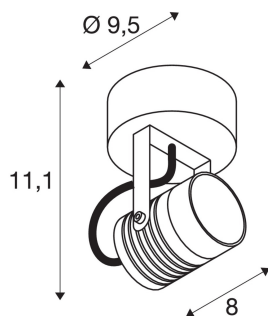

TECHNICAL DATA

Item no.:	1004649
Primary nominal voltage	100-240V ~50/60Hz mA/V
Secondary power / secondary voltage	240 mA/V
Vertical tilting range	180 °
Horizontal rotation range	330 °
Length	8.0 cm
Height	111.0 cm
Diameter	6.0 cm
Net weight	0.57 kg
Gross weight	0.61 kg
IP Code	IP 55
Safety class	I
Impact resistance class	IK06
Impact resistance	1 Joule
Assembly	Surface
Assembly details	Ceiling, Wall
Wattage	6.0 W
Lumen	400 lm
Colour temperature	3000 Kelvin
Beam angle	40 °
Color	anthracite
CRI	>80

Binning	3
LXXBXX data	80/50
Service life	30000 h

Accessories

1002884	NAUTILUS , installation plate for surface-mounted cabling
---------	---

Notes
