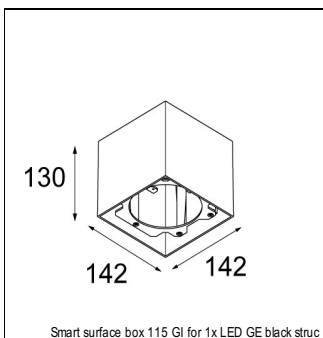

SMART CAKE 115 LED GE

ACCESSORIES

GYPKIT

12290530 | GYPKIT 190X190 - Ø108

CONBOX

10889830 | CONBOX 190X192X130X256

MASK

12810032 | SMART MASK 115 1X BLACK STRUC
12810046 | SMART MASK 115 1X GOLD
12810009 | SMART MASK 115 1X WHITE STRUC
12810132 | SMART MASK 115 2X BLACK STRUC
12810146 | SMART MASK 115 2X GOLD
12810109 | SMART MASK 115 2X WHITE STRUC

SURFACE-BOX

12800032 | SMART SURFACE BOX 115 GI FOR 1X LED GE BLACK STRUC
12800009 | SMART SURFACE BOX 115 GI FOR 1X LED GE WHITE STRUC
12800132 | SMART SURFACE BOX 115 1-10V/PUSHDIM GI FOR 1X LED GE BLACK STRUC
12800109 | SMART SURFACE BOX 115 1-10V/PUSHDIM GI FOR 1X LED GE WHITE STRUC
12800232 | SMART SURFACE BOX 115 DALI GI FOR 1X LED GE BLACK STRUC
12800209 | SMART SURFACE BOX 115 DALI GI FOR 1X LED GE WHITE STRUC
12801032 | SMART SURFACE BOX 115 GI FOR 2X LED GE BLACK STRUC
12801009 | SMART SURFACE BOX 115 GI FOR 2X LED GE WHITE STRUC
12801132 | SMART SURFACE BOX 115 1-10V/PUSHDIM GI FOR 2X LED GE BLACK STRUC
12801109 | SMART SURFACE BOX 115 1-10V/PUSHDIM GI FOR 2X LED GE WHITE STRUC
12801232 | SMART SURFACE BOX 115 DALI GI FOR 2X LED GE BLACK STRUC
12801209 | SMART SURFACE BOX 115 DALI GI FOR 2X LED GE WHITE STRUC

RECESSED-FRAME

12810230 | RECESSED RING Ø127 H100

SURFACE-TUBED

13140332 | SMART SURFACE TUBED 115 LED DALI GI BLACK STRUC
13140324 | SMART SURFACE TUBED 115 LED DALI GI BRUSHED ALU
13140309 | SMART SURFACE TUBED 115 LED DALI GI WHITE STRUC