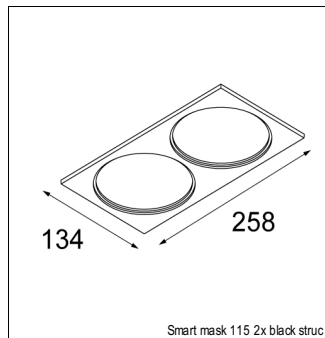

SMART CAKE 115 LED GE

ACCESSORIES

GYPKIT

12290530 | GYPKIT 190X190 - Ø108

CONBOX

10889830 | CONBOX 190X192X130X256

MASK

12810032 | SMART MASK 115 1X BLACK STRUC
12810046 | SMART MASK 115 1X GOLD
12810009 | SMART MASK 115 1X WHITE STRUC
12810132 | SMART MASK 115 2X BLACK STRUC
12810146 | SMART MASK 115 2X GOLD
12810109 | SMART MASK 115 2X WHITE STRUC

SURFACE-BOX

12800032 | SMART SURFACE BOX 115 GI FOR 1X LED GE BLACK STRUC
12800009 | SMART SURFACE BOX 115 GI FOR 1X LED GE WHITE STRUC
12800132 | SMART SURFACE BOX 115 1-10V/PUSHDIM GI FOR 1X LED GE BLACK STRUC
12800109 | SMART SURFACE BOX 115 1-10V/PUSHDIM GI FOR 1X LED GE WHITE STRUC
12800232 | SMART SURFACE BOX 115 DALI GI FOR 1X LED GE BLACK STRUC
12800209 | SMART SURFACE BOX 115 DALI GI FOR 1X LED GE WHITE STRUC
12801032 | SMART SURFACE BOX 115 GI FOR 2X LED GE BLACK STRUC
12801009 | SMART SURFACE BOX 115 GI FOR 2X LED GE WHITE STRUC
12801132 | SMART SURFACE BOX 115 1-10V/PUSHDIM GI FOR 2X LED GE BLACK STRUC
12801109 | SMART SURFACE BOX 115 1-10V/PUSHDIM GI FOR 2X LED GE WHITE STRUC
12801232 | SMART SURFACE BOX 115 DALI GI FOR 2X LED GE BLACK STRUC
12801209 | SMART SURFACE BOX 115 DALI GI FOR 2X LED GE WHITE STRUC

RECESSED-FRAME

12810230 | RECESSED RING Ø127 H100

SURFACE-TUBED

13140332 | SMART SURFACE TUBED 115 LED DALI GI BLACK STRUC
13140324 | SMART SURFACE TUBED 115 LED DALI GI BRUSHED ALU
13140309 | SMART SURFACE TUBED 115 LED DALI GI WHITE STRUC