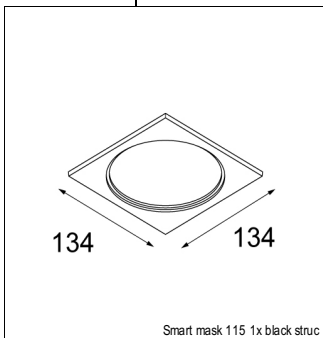

SMART CAKE 115 LED GE

ACCESSORIES

GYPKIT

12290530 | GYPKIT 190X190 - Ø108

CONBOX

10889830 | CONBOX 190X192X130X256

MASK

12810032 | SMART MASK 115 1X BLACK STRUC
12810046 | SMART MASK 115 1X GOLD
12810009 | SMART MASK 115 1X WHITE STRUC
12810132 | SMART MASK 115 2X BLACK STRUC
12810146 | SMART MASK 115 2X GOLD
12810109 | SMART MASK 115 2X WHITE STRUC

SURFACE-BOX

12800032 | SMART SURFACE BOX 115 GI FOR 1X LED GE BLACK STRUC
12800009 | SMART SURFACE BOX 115 GI FOR 1X LED GE WHITE STRUC
12800132 | SMART SURFACE BOX 115 1-10V/PUSHDIM GI FOR 1X LED GE BLACK STRUC
12800109 | SMART SURFACE BOX 115 1-10V/PUSHDIM GI FOR 1X LED GE WHITE STRUC
12800232 | SMART SURFACE BOX 115 DALI GI FOR 1X LED GE BLACK STRUC
12800209 | SMART SURFACE BOX 115 DALI GI FOR 1X LED GE WHITE STRUC
12801032 | SMART SURFACE BOX 115 GI FOR 2X LED GE BLACK STRUC
12801009 | SMART SURFACE BOX 115 GI FOR 2X LED GE WHITE STRUC
12801132 | SMART SURFACE BOX 115 1-10V/PUSHDIM GI FOR 2X LED GE BLACK STRUC
12801109 | SMART SURFACE BOX 115 1-10V/PUSHDIM GI FOR 2X LED GE WHITE STRUC
12801232 | SMART SURFACE BOX 115 DALI GI FOR 2X LED GE BLACK STRUC
12801209 | SMART SURFACE BOX 115 DALI GI FOR 2X LED GE WHITE STRUC

RECESSED-FRAME

12810230 | RECESSED RING Ø127 H100

SURFACE-TUBED

13140332 | SMART SURFACE TUBED 115 LED DALI GI BLACK STRUC
13140324 | SMART SURFACE TUBED 115 LED DALI GI BRUSHED ALU
13140309 | SMART SURFACE TUBED 115 LED DALI GI WHITE STRUC