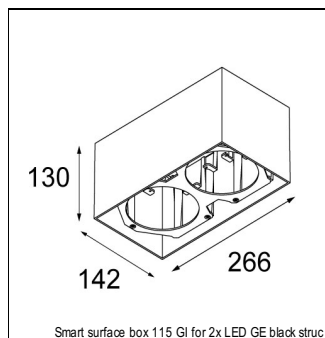

SMART CAKE 115 LED GE

ACCESSORIES

GYPKIT

12290530 | GYPKIT 190X190 - Ø108

CONBOX

10889830 | CONBOX 190X192X130X256

MASK

12810032 | SMART MASK 115 1X BLACK STRUC
12810046 | SMART MASK 115 1X GOLD
12810009 | SMART MASK 115 1X WHITE STRUC
12810132 | SMART MASK 115 2X BLACK STRUC
12810146 | SMART MASK 115 2X GOLD
12810109 | SMART MASK 115 2X WHITE STRUC

SURFACE-BOX

12800032 | SMART SURFACE BOX 115 GI FOR 1X LED GE BLACK STRUC
12800009 | SMART SURFACE BOX 115 GI FOR 1X LED GE WHITE STRUC
12800132 | SMART SURFACE BOX 115 1-10V/PUSHDIM GI FOR 1X LED GE BLACK STRUC
12800109 | SMART SURFACE BOX 115 1-10V/PUSHDIM GI FOR 1X LED GE WHITE STRUC
12800232 | SMART SURFACE BOX 115 DALI GI FOR 1X LED GE BLACK STRUC
12800209 | SMART SURFACE BOX 115 DALI GI FOR 1X LED GE WHITE STRUC
12801032 | SMART SURFACE BOX 115 GI FOR 2X LED GE BLACK STRUC
12801009 | SMART SURFACE BOX 115 GI FOR 2X LED GE WHITE STRUC
12801132 | SMART SURFACE BOX 115 1-10V/PUSHDIM GI FOR 2X LED GE BLACK STRUC
12801109 | SMART SURFACE BOX 115 1-10V/PUSHDIM GI FOR 2X LED GE WHITE STRUC
12801232 | SMART SURFACE BOX 115 DALI GI FOR 2X LED GE BLACK STRUC
12801209 | SMART SURFACE BOX 115 DALI GI FOR 2X LED GE WHITE STRUC

RECESSED-FRAME

12810230 | RECESSED RING Ø127 H100

SURFACE-TUBED

13140332 | SMART SURFACE TUBED 115 LED DALI GI BLACK STRUC
13140324 | SMART SURFACE TUBED 115 LED DALI GI BRUSHED ALU
13140309 | SMART SURFACE TUBED 115 LED DALI GI WHITE STRUC