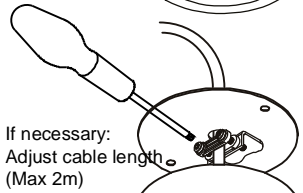

Smart surface tubed suspension 82 XL LED Dali GI

128427XX

VISUALIZATION WITH 'SMART CAKE'
 READ 'CAN BE USED WITH' FOR ALL
 OTHER USEFUL 'SMART' PRODUCTS
 'SMART 82 GE' FIXTURE NOT INCLUDED

Open 'SMART TUBED' cover

needs programming or use to be touched DALI

Disconnect fixture connectors
 and pull wires through opening

If necessary:
 Adjust cable length
 (Max 2m)

install : Twist clockwise
 uninstall : Twist counterclockwise