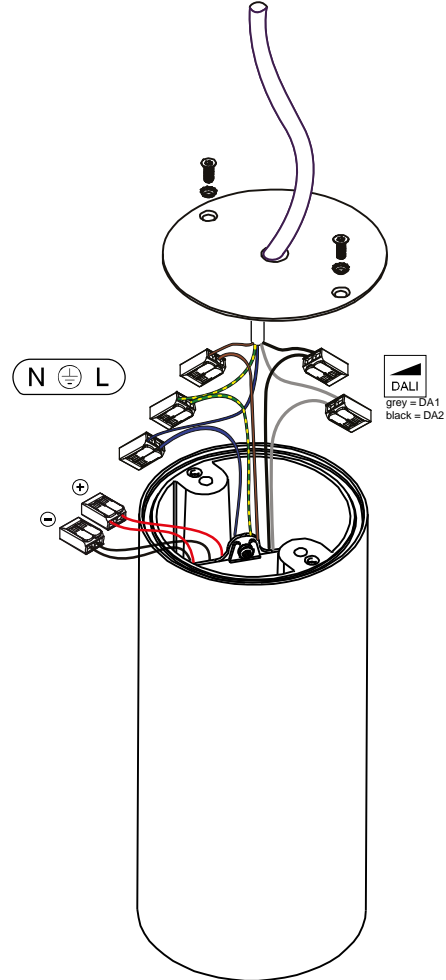

Smart surface tubed suspension 82 XL LED Dali GI

128427XX

VISUALIZATION WITH 'SMART CAKE'
 READ 'CAN BE USED WITH' FOR ALL
 OTHER USEFUL 'SMART' PRODUCTS
 'SMART 82 GE' FIXTURE NOT INCLUDED

Open 'SMART TUBED' cover

needs programming or use to be touched DALI

Disconnect fixture connectors
 and pull wires through opening

If necessary:
 Adjust cable length
 (Max 2m)

install : Twist clockwise
 uninstall : Twist counterclockwise

Connect fixture (+ dim wires) and
 close tube cover (re-use included
 toothed washers & screws)

CAN BE USED WITH

- 12411XXX - Smart Cake 82 LED GE
- 12412XXX - Smart Cake 82 IP54 LED GE*
- 12441XXX - Smart Lotis 82 LED GE
- 12442XXX - Smart Lotis 82 IP54 LED GE*
- 12471XXX - Smart Kup 82 LED GE
- 12472XXX - Smart Kup 82 IP54 LED GE*

*Combined with 'Tube suspension' IP54 drops down to IP20