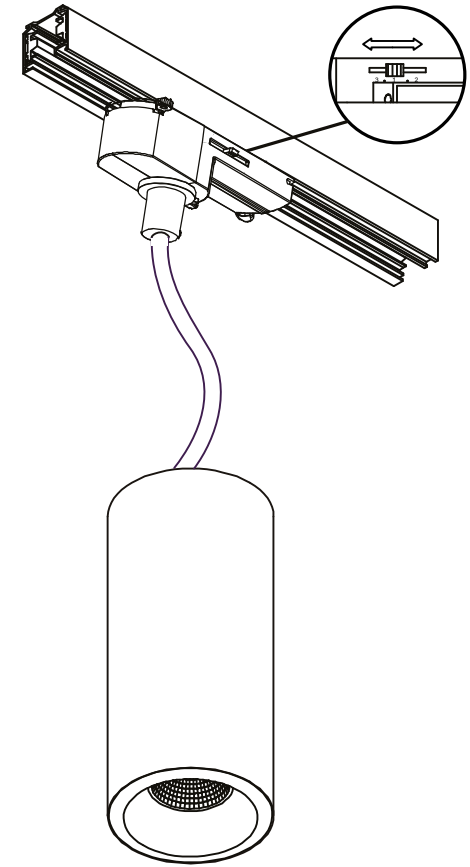

Smart surface tubed suspension 82 XL LED Dali GI

128427XX

VISUALIZATION WITH 'SMART CAKE'
 READ 'CAN BE USED WITH' FOR ALL
 OTHER USEFUL 'SMART' PRODUCTS
 'SMART 82 GE' FIXTURE NOT INCLUDED

Open 'SMART TUBED' cover

needs programming or use to be touched DALI

Disconnect fixture connectors
 and pull wires through opening

If necessary:
 Adjust cable length
 (Max 2m)

install : Twist clockwise
 uninstall : Twist counterclockwise

Connect fixture (+ dim wires) and
 close tube cover (re-use included
 toothed washers & screws)

CAN BE USED WITH

- 12411XXX - Smart Cake 82 LED GE
- 12412XXX - Smart Cake 82 IP54 LED GE*
- 12441XXX - Smart Lotis 82 LED GE
- 12442XXX - Smart Lotis 82 IP54 LED GE*
- 12471XXX - Smart Kup 82 LED GE
- 12472XXX - Smart Kup 82 IP54 LED GE*

*Combined with 'Tube suspension' IP54 drops down to IP20