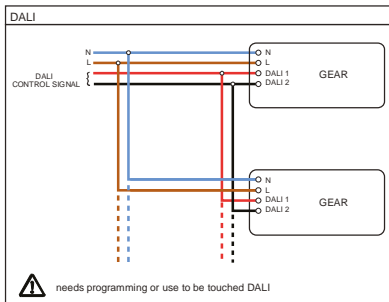

Smart surface tubed suspension 82 XL LED Dali GI

128427XX

VISUALIZATION WITH 'SMART CAKE'
 READ 'CAN BE USED WITH' FOR ALL
 OTHER USEFUL 'SMART' PRODUCTS
 'SMART 82 GE' FIXTURE NOT INCLUDED

Open 'SMART TUBED' cover

needs programming or use to be touched DALI

Disconnect fixture connectors
 and pull wires through opening

If necessary:
 Adjust cable length
 (Max 2m)

install : Twist clockwise
 uninstall : Twist counterclockwise

Connect fixture (+ dim wires) and
 close tube cover (re-use included
 toothed washers & screws)

CAN BE USED WITH

- 12411XXX - Smart Cake 82 LED GE
- 12412XXX - Smart Cake 82 IP54 LED GE*
- 12441XXX - Smart Lotis 82 LED GE
- 12442XXX - Smart Lotis 82 IP54 LED GE*
- 12471XXX - Smart Kup 82 LED GE
- 12472XXX - Smart Kup 82 IP54 LED GE*

*Combined with 'Tube suspension' IP54 drops down to IP20