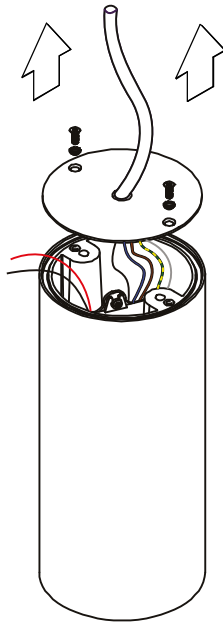

Smart surface tubed suspension 82 XL LED Dali GI

128427XX

VISUALIZATION WITH 'SMART CAKE'
 READ 'CAN BE USED WITH' FOR ALL
 OTHER USEFUL 'SMART' PRODUCTS
 'SMART 82 GE' FIXTURE NOT INCLUDED

Open 'SMART TUBED' cover

needs programming or use to be touched DALI

Disconnect fixture connectors
 and pull wires through opening

If necessary:
 Adjust cable length
 (Max 2m)

install : Twist clockwise
 uninstall : Twist counterclockwise

Connect fixture (+ dim wires) and
 close tube cover (re-use included
 toothed washers & screws)

CAN BE USED WITH

- 12411XXX - Smart Cake 82 LED GE
- 12412XXX - Smart Cake 82 IP54 LED GE*
- 12441XXX - Smart Lotis 82 LED GE
- 12442XXX - Smart Lotis 82 IP54 LED GE*
- 12471XXX - Smart Kup 82 LED GE
- 12472XXX - Smart Kup 82 IP54 LED GE*